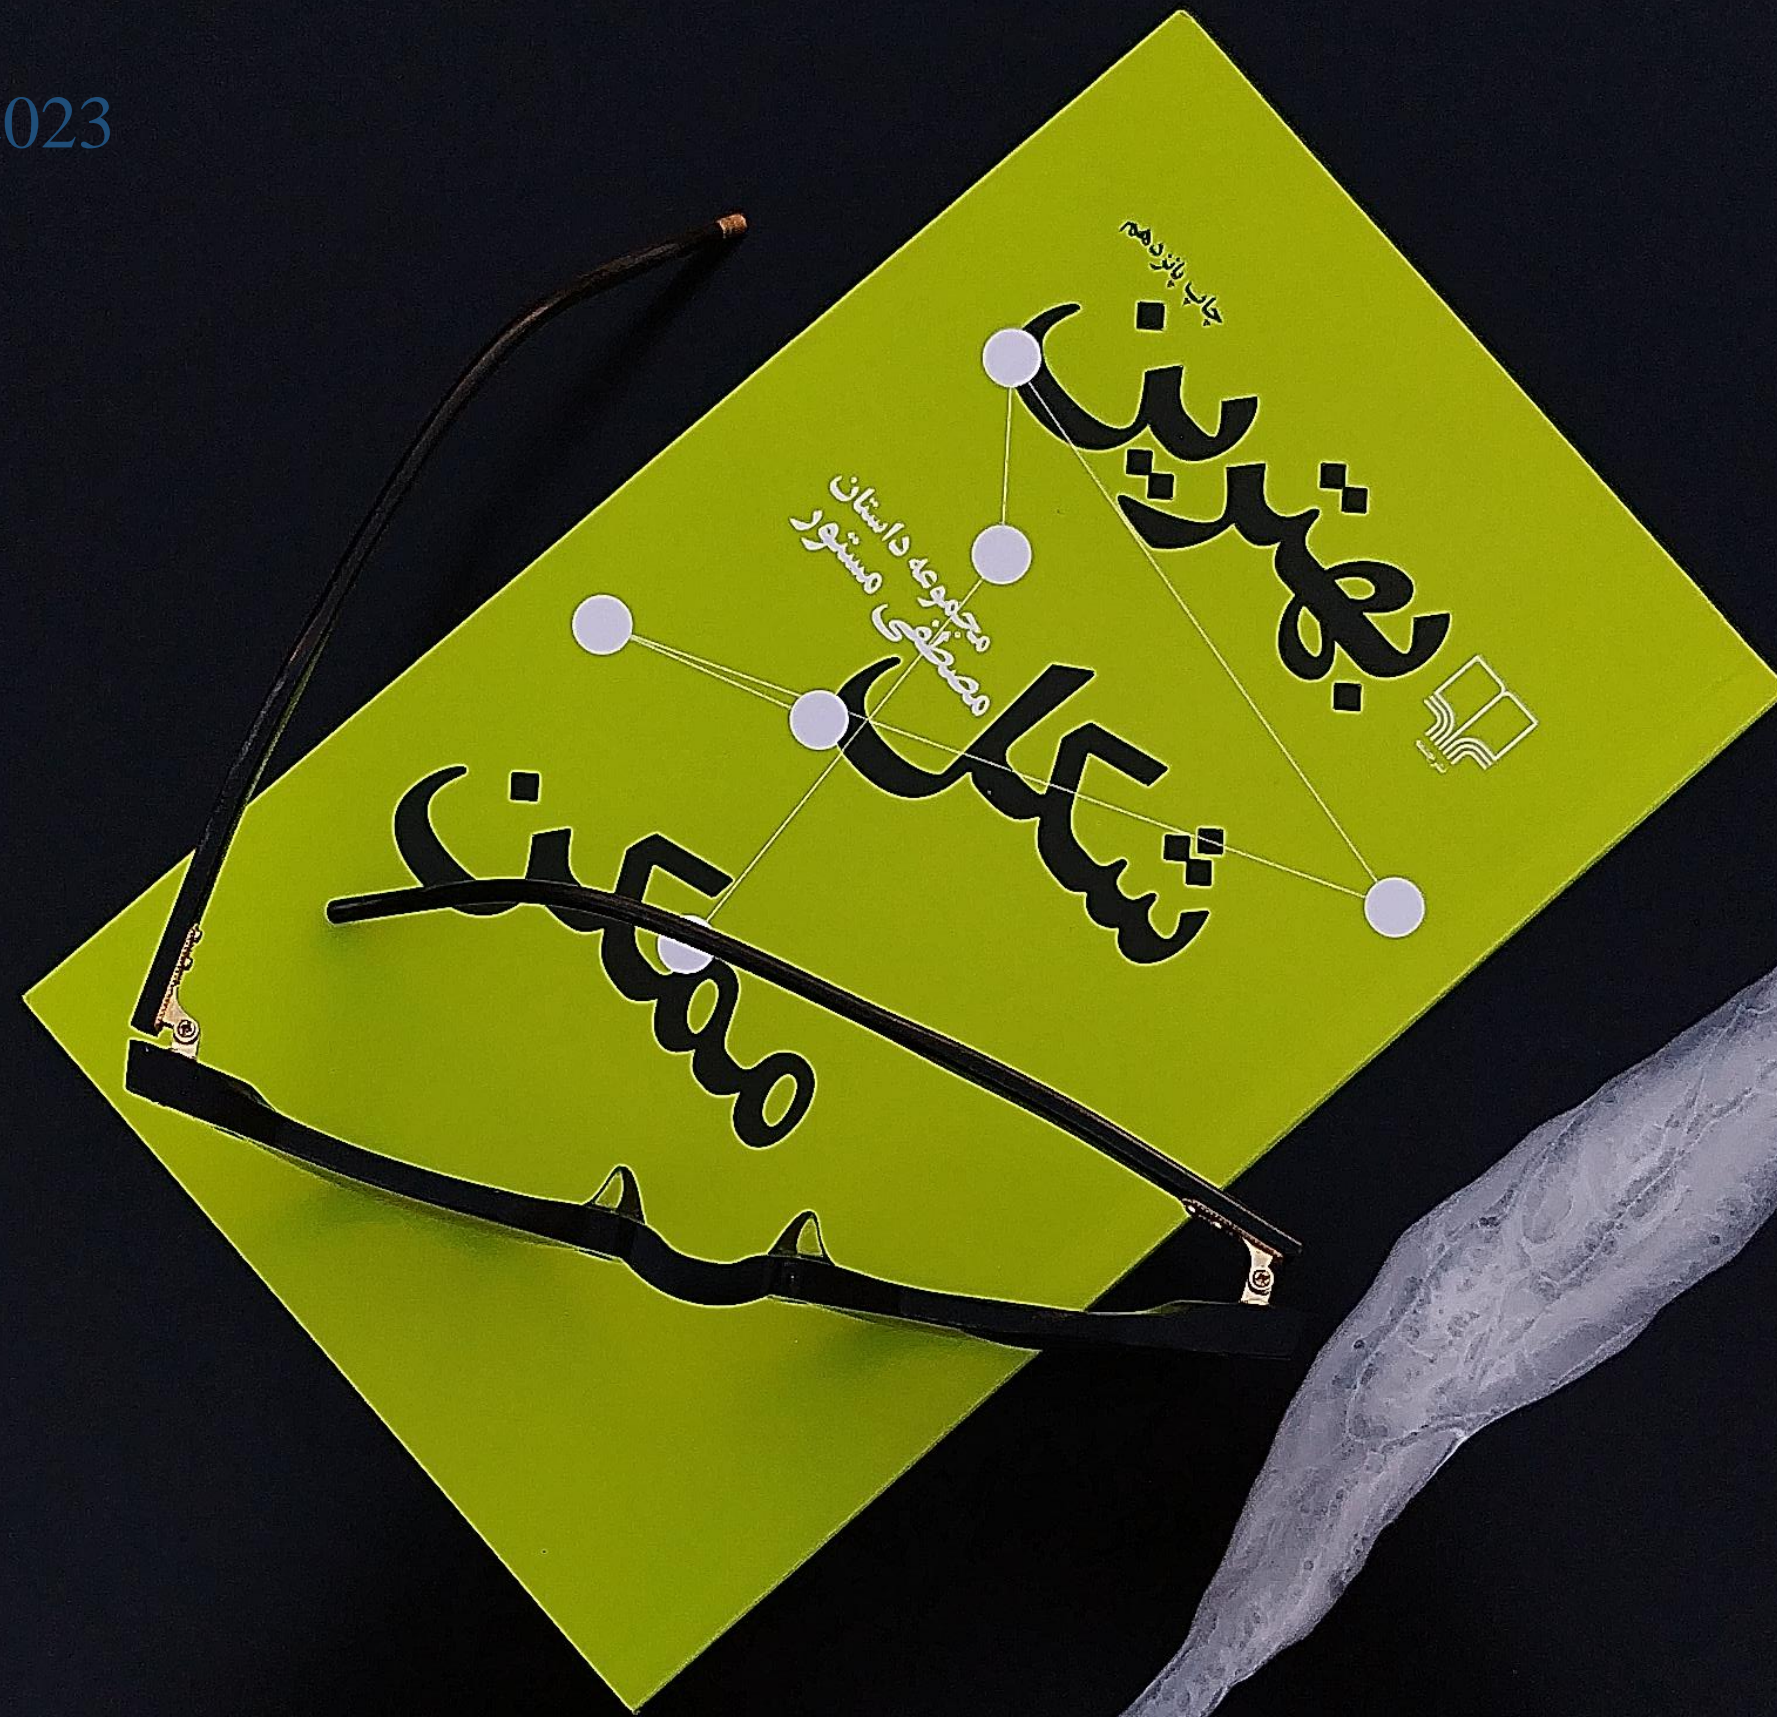

# FORMINOW® Solid surface Catalogue 2023

**FORMINOW®** group is a leading manufacturer of super transparent solid surfaces, which is located in Mashhad, Iran.

We provide a wide range of exclusive design and color, and translate thoughts and ideas into creative designs that bring out superior products.

## Veined collection

Calacatta  
Fo-600

Size(cm) : 300 X 100  
368 X 76

Calacatta  
Fo-600

Sanjani  
Fo-602

Size(cm) : 300 X 100  
368 X 76

Sanjani  
Fo-602

Marquina  
Fo-603

Size(cm) : 300 X 100  
376 X 68

Armani (Silver-White)  
Fo-812

Black Carrara  
Fo-903

Size(cm) : 300 X 100  
376 X 68

Black Carrara  
Fo-903

White Carrara  
Fo-904

Size(cm) : 300 X 100  
376 X 68

You deserve to stand out